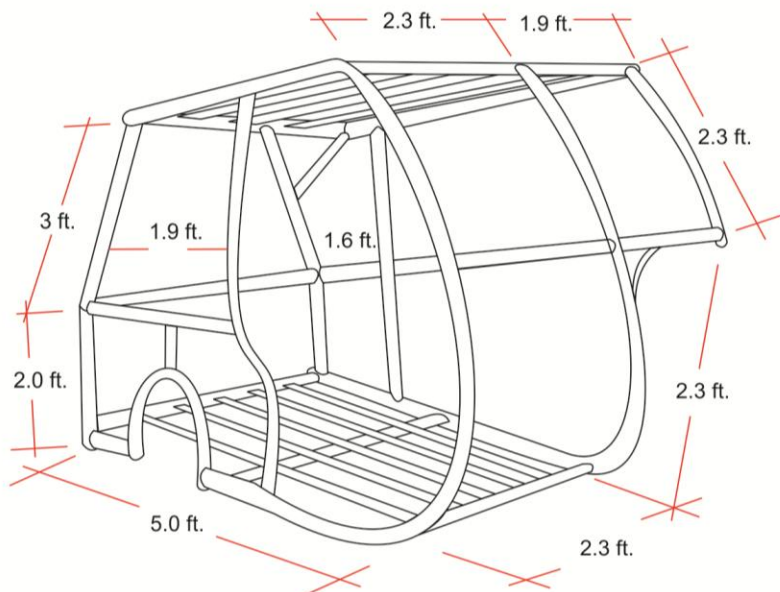

SOLO Model Tricycle

PERSPECTIVE

REAR VIEW

Recommending:

Task Force Payong-Payong

NOTE: Cost – Php 9,000 (lowest estimate)

Owner may have the option to do "auto-finish" of the painting